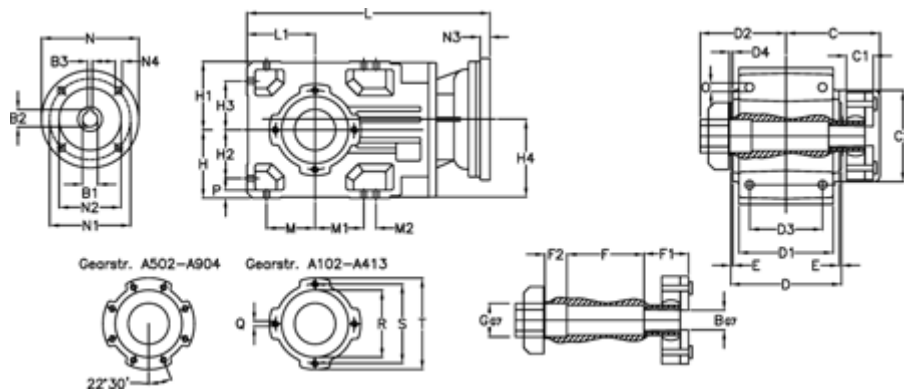

Article number: 29600204836125  
 Description: Bevel helical gearbox  
 A202QF25-48,3-P71B5

## Measures

B = 25	D1 = 110	F2 = 36	L = 306.0	N3 = -
B1 = 14	D2 = 60	G = 32	L1 = 80	N4 = M8x16
B2 = 16.3	D3 = 90	GA = 14,5 NM	M = 60.0	O = 9.5
B3 = 5	d4 = 4.5	H = 80	M1 = 60.0	P = 9
C = 89.5	Description = A202QF-xx-P71 B5	H1 = 80	M2 = -	Q = M8x15
C1 = 23	E = 3.0	H2 = 60.0	N = 160	R = 95
C2 = 72.0	F = 77.5	H3 = 60.0	N1 = 130	S = 115
D = 136	F1 = 36.0	H4 = 93.0	N2 = 110	T = 140